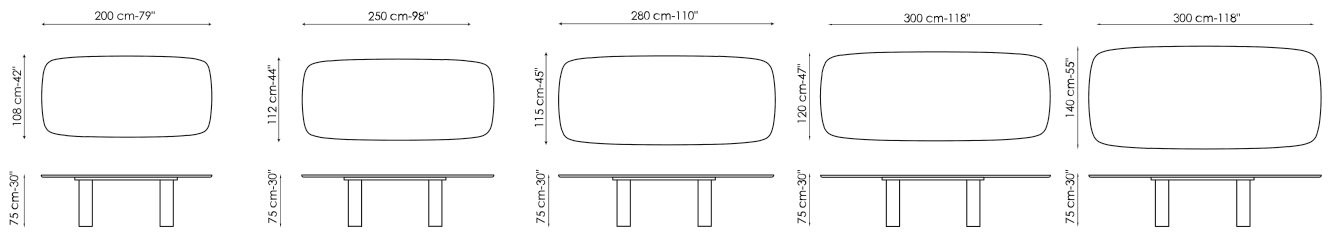

# Geometric Table

Designer: Alain Gilles

Summing up significant stylistic and material research, Geometric Table is a transforming shape-shifting table that plays on perspective: with a hypnotic visual effect, it looks different depending on the point of view, for a living area with a surprising personality. The concept is based on chameleon-like silhouettes, starting with the base: its drop-shaped four legs appear either thick or sharp and thin, playing together to offer a different perception of their visual weight as you walk around the table, with an impressive scenic yet slender and

graceful presence, given by its rounded shapes. The table is also available in three precious material finishes: a special clay hand finished spatula effect which gives the entire frame a sculptural look; Geometric Table Wood, where ebony is used to make both the top and the legs, as if the table were carved from a single block of wood; and last but not least Geometric Table with full marble top and legs. Geometric Table is also available in a four-meter long version, Geometric 400, a size designed specifically for offices and hospitality.

**Data sheet**

Width: 200cm  
Depth: 108cm  
Height: ± 75cm

Width: 250cm  
Depth: 112cm  
Height: ± 75cm

Width: 280cm  
Depth: 115cm  
Height: ± 75cm

Width: 300cm  
Depth: 120cm  
Height: ± 75cm

Width: 300cm  
Depth: 140cm  
Height: ± 75cm

Width: 400cm  
Depth: 140cm  
Height: 75cm

Width: 120cm  
Depth: 120cm  
Height: ± 75cm

Width: 140cm  
Depth: 140cm  
Height: ± 75cm

Width: 160cm  
Depth: 160cm  
Height: ± 75cm

Width: 180cm  
Depth: 180cm  
Height: ± 75cm