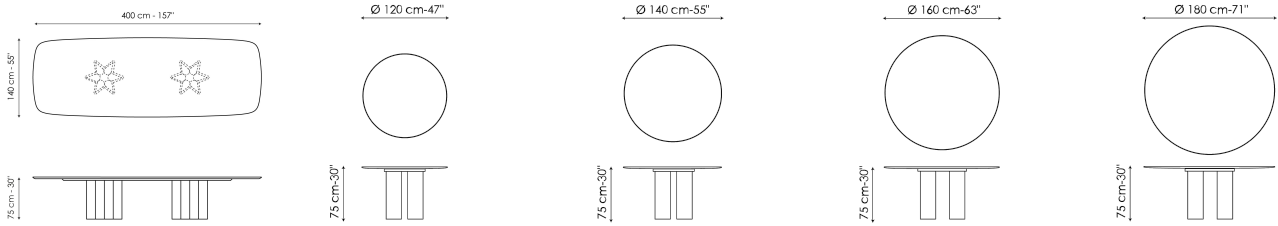

graceful presence, given by its rounded shapes. The table is also available in three precious material finishes: a special clay hand finished spatula effect which gives the entire frame a sculptural look; Geometric Table Wood, where ebony is used to make both the top and the legs, as if the table were carved from a single block of wood; and last but not least Geometric Table with full marble top and legs. Geometric Table is also available in a four-meter long version, Geometric 400, a size designed specifically for offices and hospitality.

**Data sheet**

Width: 200cm  
Depth: 108cm  
Height: ± 75cm

Width: 250cm  
Depth: 112cm  
Height: ± 75cm

Width: 280cm  
Depth: 115cm  
Height: ± 75cm

Width: 300cm  
Depth: 120cm  
Height: ± 75cm

Width: 300cm  
Depth: 140cm  
Height: ± 75cm

Width: 400cm  
Depth: 140cm  
Height: 75cm

Width: 120cm  
Depth: 120cm  
Height: ± 75cm

Width: 140cm  
Depth: 140cm  
Height: ± 75cm

Width: 160cm  
Depth: 160cm  
Height: ± 75cm

Width: 180cm  
Depth: 180cm  
Height: ± 75cm

## Barrel-shaped top - 400 cm