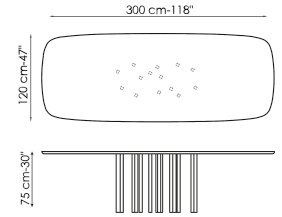

Data sheet

Width: 120cm
Depth: 120cm
Height: 75cm

Width: 140cm
Depth: 140cm
Height: 75cm

Width: 160cm
Depth: 160cm
Height: 75cm

Width: 180cm
Depth: 180cm
Height: 75cm

Width: 200cm
Depth: 108cm
Height: 75cm

Width: 250cm
Depth: 112cm
Height: 75cm

Width: 300cm
Depth: 120cm
Height: 75cm

Width: 300cm
Depth: 140cm
Height: 75cm

Top

Transparent Glass

Glass
Transparent

Glass
Bronzed

Glass
Smoked