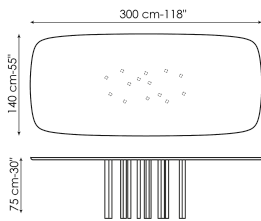

Data sheet

Width: 120cm
Depth: 120cm
Height: 75cm

Width: 140cm
Depth: 140cm
Height: 75cm

Width: 160cm
Depth: 160cm
Height: 75cm

Width: 180cm
Depth: 180cm
Height: 75cm

Width: 200cm
Depth: 108cm
Height: 75cm

Width: 250cm
Depth: 112cm
Height: 75cm

Width: 300cm
Depth: 120cm
Height: 75cm

Width: 300cm
Depth: 140cm
Height: 75cm

Top

Transparent Glass

Glass
Transparent

Glass
Bronzed

Glass
Smoked