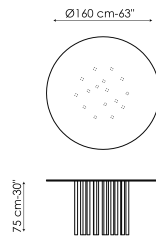

Data sheet

Width: 120cm
Depth: 120cm
Height: 75cm

Width: 140cm
Depth: 140cm
Height: 75cm

Width: 160cm
Depth: 160cm
Height: 75cm

Width: 180cm
Depth: 180cm
Height: 75cm

Width: 200cm
Depth: 108cm
Height: 75cm

Width: 250cm
Depth: 112cm
Height: 75cm

Width: 300cm
Depth: 120cm
Height: 75cm

Width: 300cm
Depth: 140cm
Height: 75cm

Top

Transparent Glass

Glass
Transparent

Glass
Bronzed

Glass
Smoked