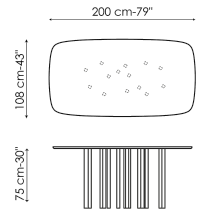

Data sheet

Width: 120cm
Depth: 120cm
Height: 75cm

Width: 140cm
Depth: 140cm
Height: 75cm

Width: 160cm
Depth: 160cm
Height: 75cm

Width: 180cm
Depth: 180cm
Height: 75cm

Width: 200cm
Depth: 108cm
Height: 75cm

Width: 250cm
Depth: 112cm
Height: 75cm

Width: 300cm
Depth: 120cm
Height: 75cm

Width: 300cm
Depth: 140cm
Height: 75cm

Top

Transparent Glass

Glass
Transparent

Glass
Bronzed

Glass
Smoked