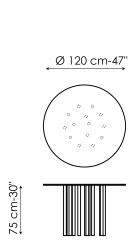

BONALDO

Mille

Designer: Bartoli Design

A design conceived to furnish and characterise the spaces, thanks to the transparency of the glass top combined with the numerous steel legs, thin tubular elements in chrome-plated steel or in bronze or lead mat painted metal that vary in number and position, depending on the sizes and shape of the top, in order to ensure maximum stability and visual coherence. Mille is a fixed table

Data sheet

Width: 120cm
Depth: 120cm
Height: 75cm

Width: 140cm
Depth: 140cm
Height: 75cm

Width: 160cm
Depth: 160cm
Height: 75cm

Width: 180cm
Depth: 180cm
Height: 75cm

Width: 200cm
Depth: 108cm
Height: 75cm

Width: 250cm
Depth: 112cm
Height: 75cm

Width: 300cm
Depth: 120cm
Height: 75cm

Width: 300cm
Depth: 140cm
Height: 75cm

Top

Transparent Glass

Glass
Transparent

Glass
Bronzed

Glass
Smoked