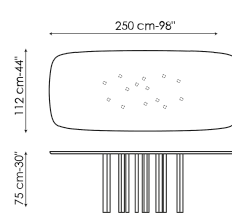

Data sheet

Width: 120cm
Depth: 120cm
Height: 75cm

Width: 140cm
Depth: 140cm
Height: 75cm

Width: 160cm
Depth: 160cm
Height: 75cm

Width: 180cm
Depth: 180cm
Height: 75cm

Width: 200cm
Depth: 108cm
Height: 75cm

Width: 250cm
Depth: 112cm
Height: 75cm

Width: 300cm
Depth: 120cm
Height: 75cm

Width: 300cm
Depth: 140cm
Height: 75cm

Top

Transparent Glass

Glass
Transparent

Glass
Bronzed

Glass
Smoked