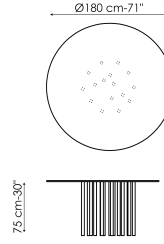

Data sheet

Width: 120cm
Depth: 120cm
Height: 75cm

Width: 140cm
Depth: 140cm
Height: 75cm

Width: 160cm
Depth: 160cm
Height: 75cm

Width: 180cm
Depth: 180cm
Height: 75cm

Width: 200cm
Depth: 108cm
Height: 75cm

Width: 250cm
Depth: 112cm
Height: 75cm

Width: 300cm
Depth: 120cm
Height: 75cm

Width: 300cm
Depth: 140cm
Height: 75cm

Top

Transparent Glass

Glass
Transparent

Glass
Bronzed

Glass
Smoked