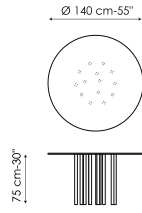

BONALDO

Mille

Designer: Bartoli Design

A design conceived to furnish and characterise the spaces, thanks to the transparency of the glass top combined with the numerous steel legs, thin tubular elements in chrome-plated steel or in bronze or lead mat painted metal that vary in number and position, depending on the sizes and shape of the top, in order to ensure maximum stability and visual coherence. Mille is a fixed table

Data sheet

Width: 120cm
Depth: 120cm
Height: 75cm

Width: 140cm
Depth: 140cm
Height: 75cm

Width: 160cm
Depth: 160cm
Height: 75cm

Width: 180cm
Depth: 180cm
Height: 75cm

Width: 200cm
Depth: 108cm
Height: 75cm

Width: 250cm
Depth: 112cm
Height: 75cm

Width: 300cm
Depth: 120cm
Height: 75cm

Width: 300cm
Depth: 140cm
Height: 75cm

Top

Transparent Glass

Glass
Transparent

Glass
Bronzed

Glass
Smoked