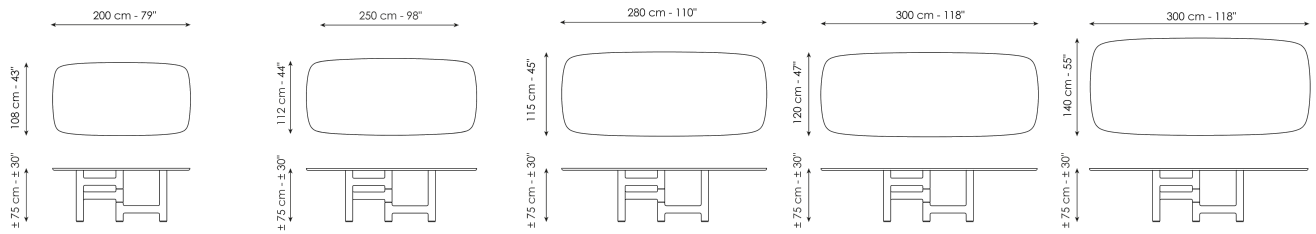

# Pivot

Designer: Marconato and Zappa

The Pivot table takes its name from the unusual shape of the base: the central leg of the acts as a pivot for the three legs which extend to the sides. The result is an asymmetric and highly original combination that makes a statement in the

Width: 200cm  
Depth: 108cm  
Height: ± 75cm

Width: 250cm  
Depth: 112cm  
Height: ± 75cm

Width: 280cm  
Depth: 115cm  
Height: ± 75cm

Width: 300cm  
Depth: 120cm  
Height: ± 75cm

Width: 300cm  
Depth: 140cm  
Height: ± 75cm

Width: 140cm  
Depth: 140cm  
Height: ± 75cm

Width: 160cm  
Depth: 160cm  
Height: ± 75cm

Width: 180cm  
Depth: 180cm  
Height: ± 75cm