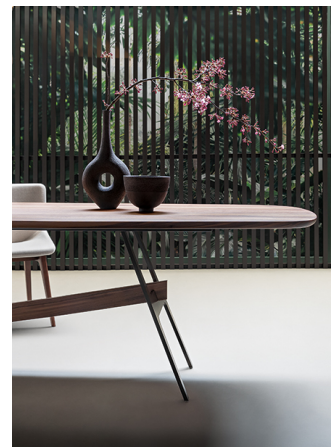

# Slot

Designer: Giuseppe Viganò

Slot embodies the extensive formal and technological research that has always underpinned Bonaldo's products. For this collection, designer Giuseppe Viganò draws inspiration from the world of geometry, from which he borrows different shapes and harmonizes them in a single design. The collection plays with minimal shapes articulated in space: the horizontal top is supported by two stands with a characteristic H shape, one vertical and one slanted, united by a

transverse element that conveys a sensation of movement. The legs and central stem are made of metal, while the top with rounded corners is available in numerous finishes, from wood to ceramic, marble and crystal, creating combinations of materials that are always different and can respond to any furnishing and style requirement.