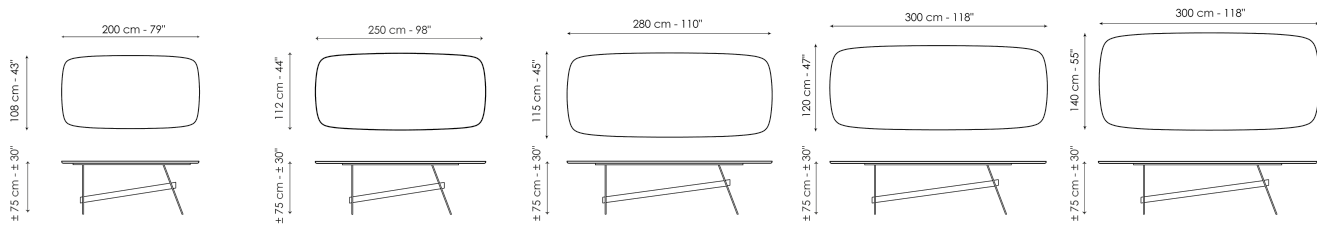

transverse element that conveys a sensation of movement. The legs and central stem are made of metal, while the top with rounded corners is available in numerous finishes, from wood to ceramic, marble and crystal, creating combinations of materials that are always different and can respond to any furnishing and style requirement.

**Data sheet**

Width: 200cm  
Depth: 108cm  
Height: ± 75 cm

Width: 250cm  
Depth: 112cm  
Height: ± 75 cm

Width: 280cm  
Depth: 115cm  
Height: ± 75 cm

Width: 300cm  
Depth: 120cm  
Height: ± 75 cm

Width: 300cm  
Depth: 140cm  
Height: ± 75 cm