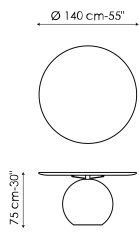

Data sheet

Width: 140cm
 Depth: 140cm
 Height: ± 75cm

Width: 160cm
 Depth: 160cm
 Height: ± 75cm

Width: 180cm
 Depth: 180cm
 Height: ± 75cm

Top

Wood

Solid wood
 American walnut

Solid wood
 Brushed coal oak