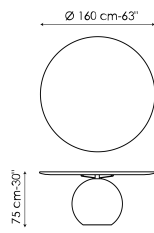

BONALDO

Circus

Designer: Fabrice Berrux

Circus is a fixed table which draws on the laws of physics for its contrast of quite different geometric shapes: the impressive and scenic central base is surmounted by a large disc-shaped top, evoking a pleasant sensation of movement. The table acquires strength and elegance in a unique balancing act, becoming the real protagonist of the living area. The top is available in solid

Data sheet

Width: 140cm
 Depth: 140cm
 Height: ± 75cm

Width: 160cm
 Depth: 160cm
 Height: ± 75cm

Width: 180cm
 Depth: 180cm
 Height: ± 75cm

Top

Wood

Solid wood
 American walnut

Solid wood
 Brushed coal oak