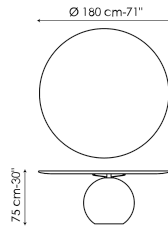

Data sheet

Width: 140cm
 Depth: 140cm
 Height: ± 75cm

Width: 160cm
 Depth: 160cm
 Height: ± 75cm

Width: 180cm
 Depth: 180cm
 Height: ± 75cm

Top

Wood

Solid wood
 American walnut

Solid wood
 Brushed coal oak