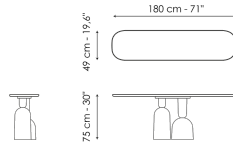

the demarcation line with the upside-down world imagined by Roberto Paoli. The console is available with a single colour painted metal base and a top in wood, ceramic or marble.

**Data sheet**

Width: 140cm  
Depth: 49cm  
Height: ± 75cm

Width: 160cm  
Depth: 49cm  
Height: ± 75cm

Width: 180cm  
Depth: 49cm  
Height: ± 75cm

Width: 200cm  
Depth: 49cm  
Height: ± 75cm