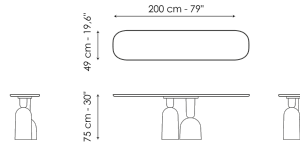

the demarcation line with the upside-down world imagined by Roberto Paoli. The console is available with a single colour painted metal base and a top in wood, ceramic or marble.

**Data sheet**

Width: 140cm  
Depth: 49cm  
Height: ± 75cm

Width: 160cm  
Depth: 49cm  
Height: ± 75cm

Width: 180cm  
Depth: 49cm  
Height: ± 75cm

Width: 200cm  
Depth: 49cm  
Height: ± 75cm