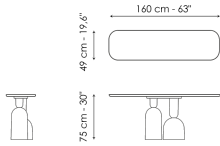

the demarcation line with the upside-down world imagined by Roberto Paoli. The console is available with a single colour painted metal base and a top in wood, ceramic or marble.

**Data sheet**

Width: 140cm  
Depth: 49cm  
Height: ± 75cm

Width: 160cm  
Depth: 49cm  
Height: ± 75cm

Width: 180cm  
Depth: 49cm  
Height: ± 75cm

Width: 200cm  
Depth: 49cm  
Height: ± 75cm