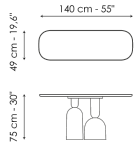

the demarcation line with the upside-down world imagined by Roberto Paoli. The console is available with a single colour painted metal base and a top in wood, ceramic or marble.

**Data sheet**

Width: 140cm  
Depth: 49cm  
Height: ± 75cm

Width: 160cm  
Depth: 49cm  
Height: ± 75cm

Width: 180cm  
Depth: 49cm  
Height: ± 75cm

Width: 200cm  
Depth: 49cm  
Height: ± 75cm