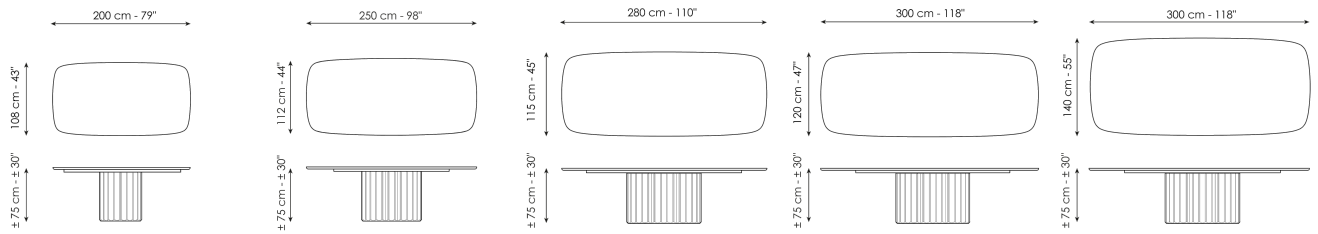

BONALDO

Dorian Table

Designer: Spazioameno

In the table Dorian, flexible qualities and geometric simplicity establish an interplay through contrast. The large top - made of ceramic, marble or wood - rests on a base with a striking sculptural character, consisting of an elegant and

surprising elongated cylinder that recalls the shape of a Greek column and which pushes the design towards ancient architectural horizons.

Data sheet

Width: 200cm
Depth: 108cm
Height: ± 75cm

Width: 250cm
Depth: 112cm
Height: ± 75cm

Width: 280cm
Depth: 115cm
Height: ± 75cm

Width: 300cm
Depth: 120cm
Height: ± 75cm

Width: 300cm
Depth: 140cm
Height: ± 75cm

Width: 140cm
Depth: 140cm
Height: ± 75cm

Width: 160cm
Depth: 160cm
Height: ± 75cm

Width: 180cm
Depth: 180cm
Height: ± 75cm

Barrel shaped top

Wood

Veneered wood
Walnut Canaletto

Solid wood
Brushed coal oak

Solid wood
Brushed natural oak

Solid wood
American walnut

Ceramic