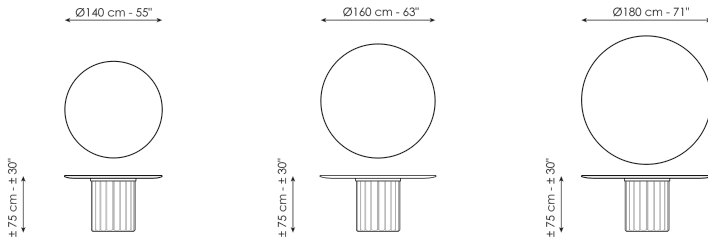

surprising elongated cylinder that recalls the shape of a Greek column and which pushes the design towards ancient architectural horizons.

Data sheet

Width: 200cm
Depth: 108cm
Height: ± 75cm

Width: 250cm
Depth: 112cm
Height: ± 75cm

Width: 280cm
Depth: 115cm
Height: ± 75cm

Width: 300cm
Depth: 120cm
Height: ± 75cm

Width: 300cm
Depth: 140cm
Height: ± 75cm

Width: 140cm
Depth: 140cm
Height: ± 75cm

Width: 160cm
Depth: 160cm
Height: ± 75cm

Width: 180cm
Depth: 180cm
Height: ± 75cm

Barrel shaped top

Wood

Veneered wood
Walnut Canaletto

Solid wood
Brushed coal oak

Solid wood
Brushed natural oak

Solid wood
American walnut

Ceramic