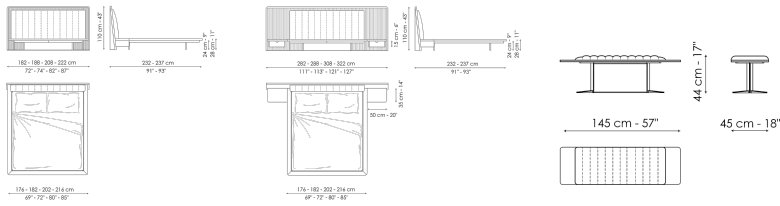

which give the Nelson bed the impression of being “suspended” as if it is floating in the bedroom. In the Nelson L version, the headboard is larger and the bedside tables are incorporated in the bed creating a balanced and elegant result. The range is completed by the bench with a wood frame and soft fabric cover: an elegant, sophisticated, yet functional element.

Data sheet

Nelson

Width: 176 - 182 - 202 - 216cm
 Depth: 232 - 237cm
 Height: 110cm

Nelson L

Width: 282 - 288 - 308 - 322cm
 Depth: 232 - 237cm
 Height: 110cm

Nelson bench

Width: 145cm
 Depth: 45cm
 Height: 44cm