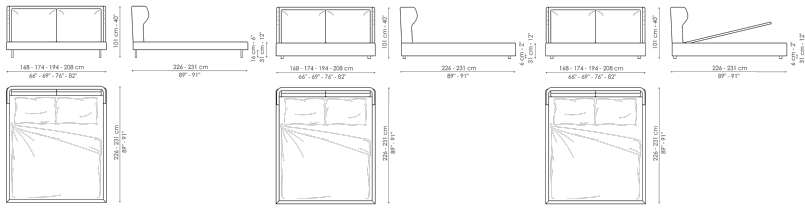

combined with contemporary design elements. It is the details that characterise a piece of furniture such as the River bed: it is the refined quality of the details of the workmanship, the materials used and the range of finishes available. Harmony is the aesthetic value of reference: the pleasant elegance of the ornamental lines of the headboard is matched by the sobriety of the bed frame and the lightness of the metal feet, available in different colours and finishes.

Data sheet

River

Width: 168-174-194-208cm

Depth: 226-231cm

Height: 101cm

River plus

Width: 168-174-194-208cm

Depth: 226-231cm

Height: 101cm

River open

Width: 168-174-194-208cm

Depth: 226-231cm

Height: 101cm

Cover

Eco Leather

Eco-leather
330