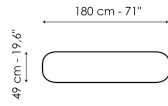

Data sheet

Width: 140cm
 Depth: 49cm
 Height: ± 75cm

Width: 160cm
 Depth: 49cm
 Height: ± 75cm

Width: 180cm
 Depth: 49cm
 Height: ± 75cm

Width: 200cm
 Depth: 49cm
 Height: ± 75cm

Top

Ceramic

Mat ceramic
Ardesia grey