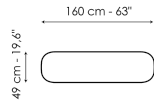

Data sheet

Width: 140cm
 Depth: 49cm
 Height: ± 75cm

Width: 160cm
 Depth: 49cm
 Height: ± 75cm

Width: 180cm
 Depth: 49cm
 Height: ± 75cm

Width: 200cm
 Depth: 49cm
 Height: ± 75cm

Top

Ceramic

Mat ceramic
Ardesia grey