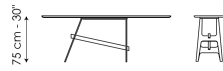

Data sheet

Width: 140cm
 Depth: 49cm
 Height: ± 75cm

Width: 160cm
 Depth: 49cm
 Height: ± 75cm

Width: 180cm
 Depth: 49cm
 Height: ± 75cm

Width: 200cm
 Depth: 49cm
 Height: ± 75cm

Top

Ceramic

Mat ceramic
Ardesia grey