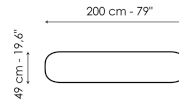

Data sheet

Width: 140cm
 Depth: 49cm
 Height: ± 75cm

Width: 160cm
 Depth: 49cm
 Height: ± 75cm

Width: 180cm
 Depth: 49cm
 Height: ± 75cm

Width: 200cm
 Depth: 49cm
 Height: ± 75cm

Top

Ceramic

Mat ceramic
Ardesia grey