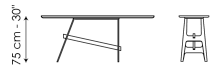

Data sheet

Width: 140cm
 Depth: 49cm
 Height: ± 75cm

Width: 160cm
 Depth: 49cm
 Height: ± 75cm

Width: 180cm
 Depth: 49cm
 Height: ± 75cm

Width: 200cm
 Depth: 49cm
 Height: ± 75cm

Top

Ceramic

Mat ceramic
Ardesia grey