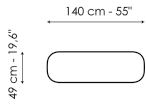

Data sheet

Width: 140cm
 Depth: 49cm
 Height: ± 75cm

Width: 160cm
 Depth: 49cm
 Height: ± 75cm

Width: 180cm
 Depth: 49cm
 Height: ± 75cm

Width: 200cm
 Depth: 49cm
 Height: ± 75cm

Top

Ceramic

Mat ceramic
Ardesia grey