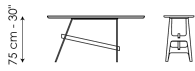

Data sheet

Width: 140cm
 Depth: 49cm
 Height: ± 75cm

Width: 160cm
 Depth: 49cm
 Height: ± 75cm

Width: 180cm
 Depth: 49cm
 Height: ± 75cm

Width: 200cm
 Depth: 49cm
 Height: ± 75cm

Top

Ceramic

Mat ceramic
Ardesia grey